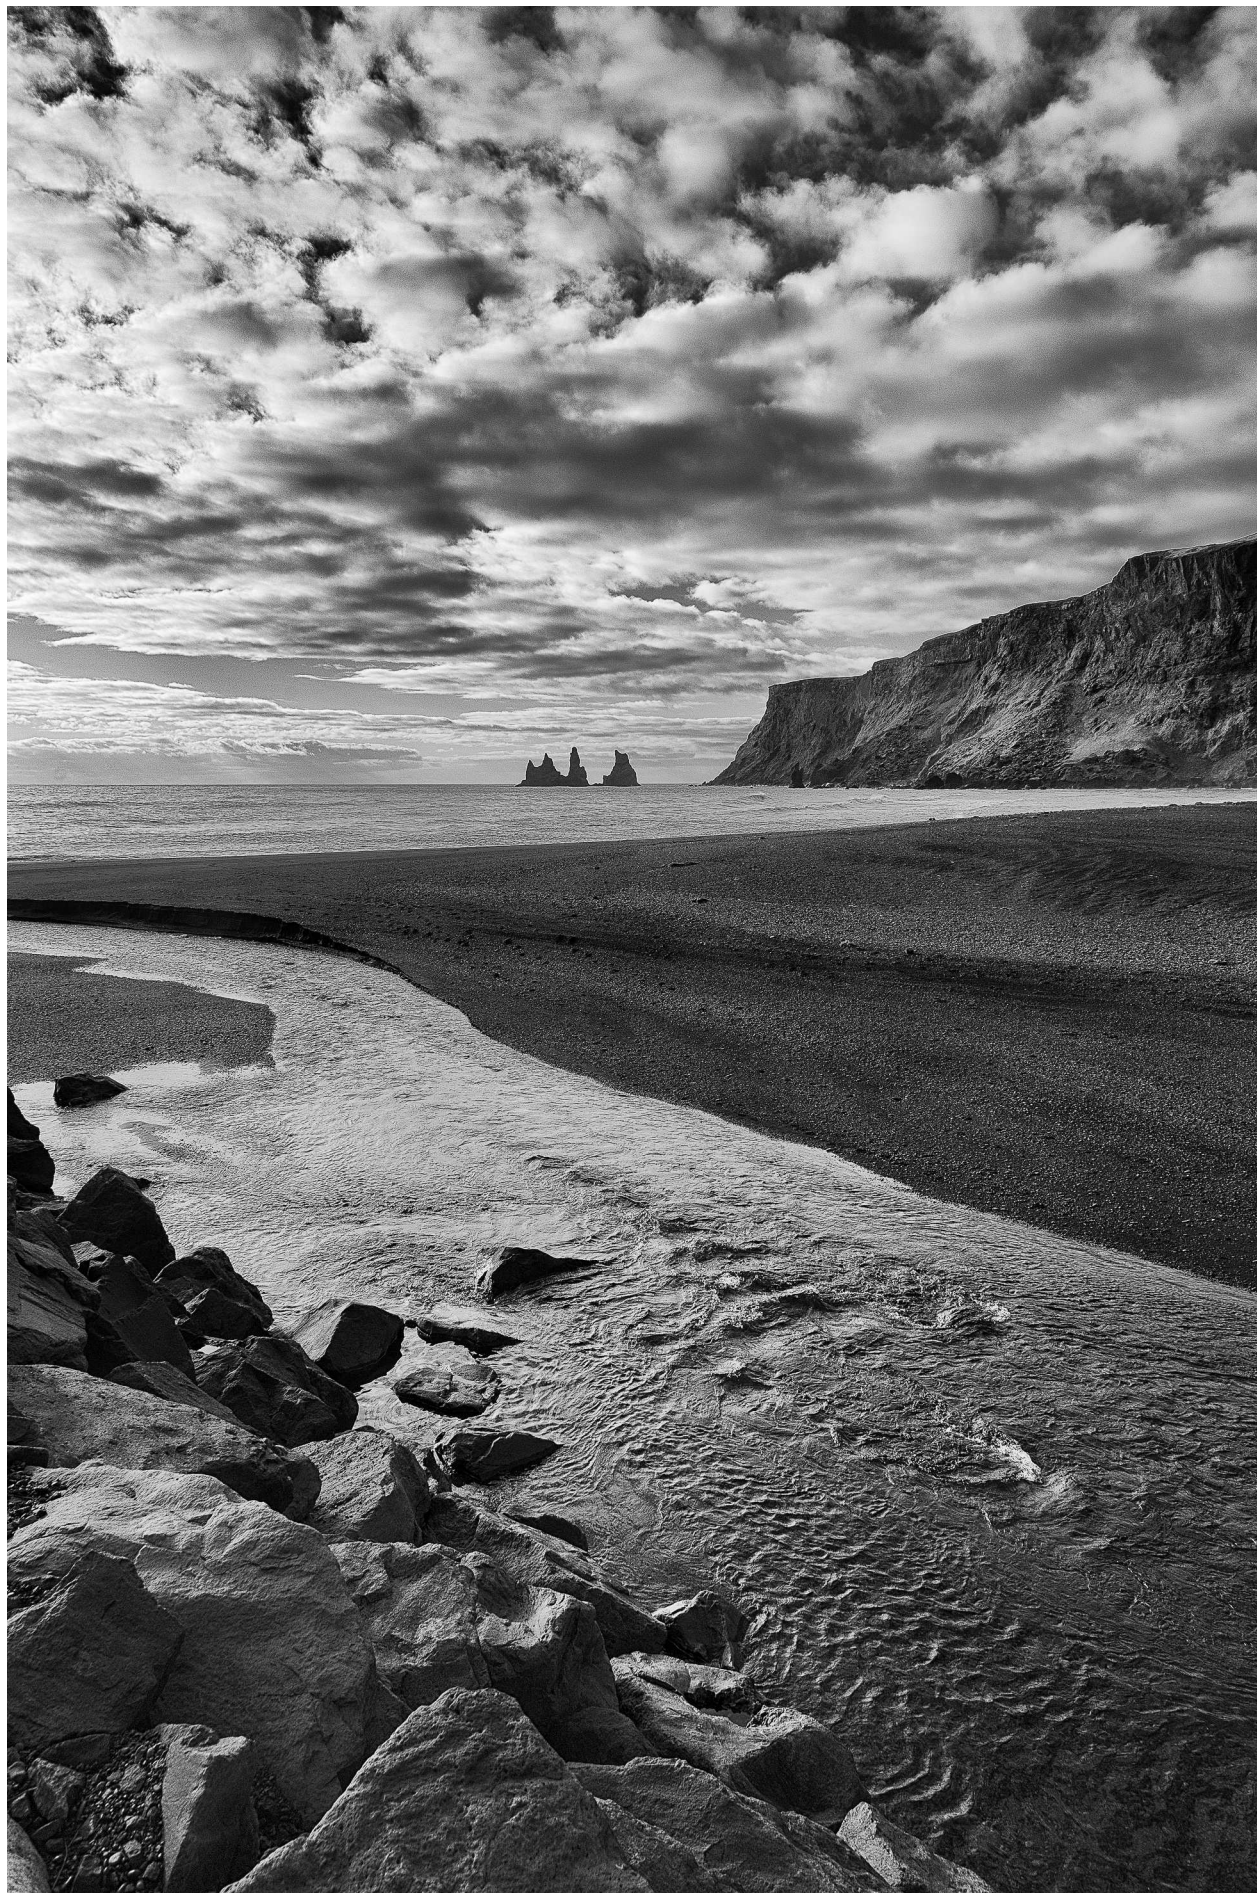

Iceland in Black and White

Waterfalls

Ice

Fire

Rocks, Craters and Mountains

Churches

The Sea

Designed using Adobe Photoshop Lightroom