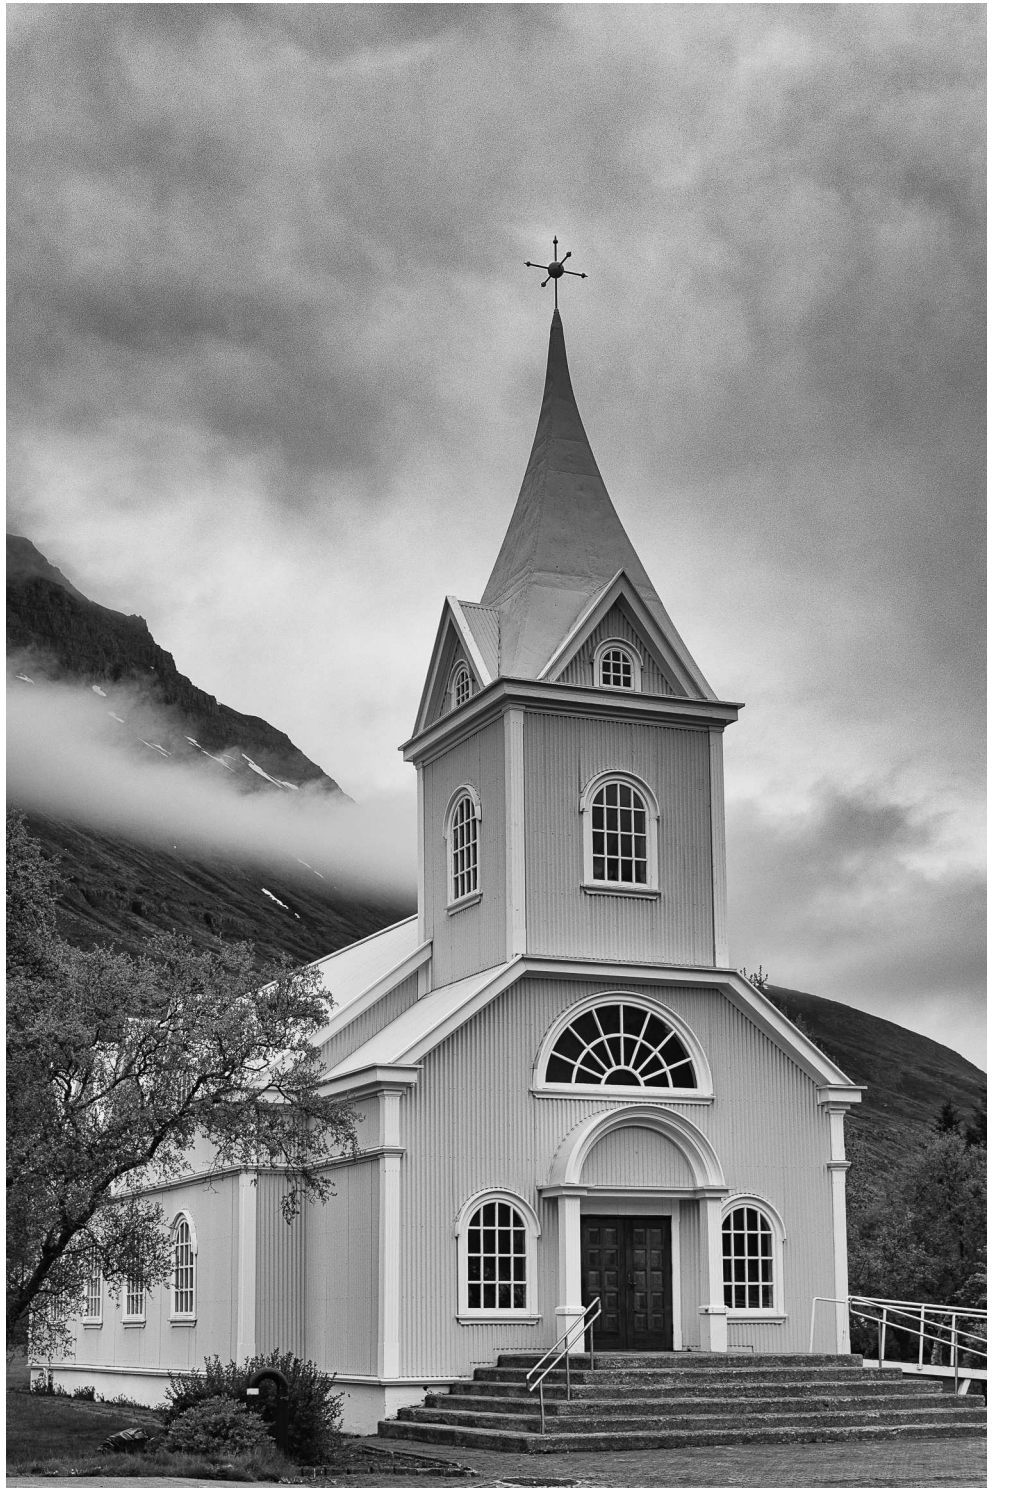

Iceland in Black and White

Waterfalls

Ice

Fire

Rocks, Craters and Mountains

Churches

The Sea

Designed using Adobe Photoshop Lightroom